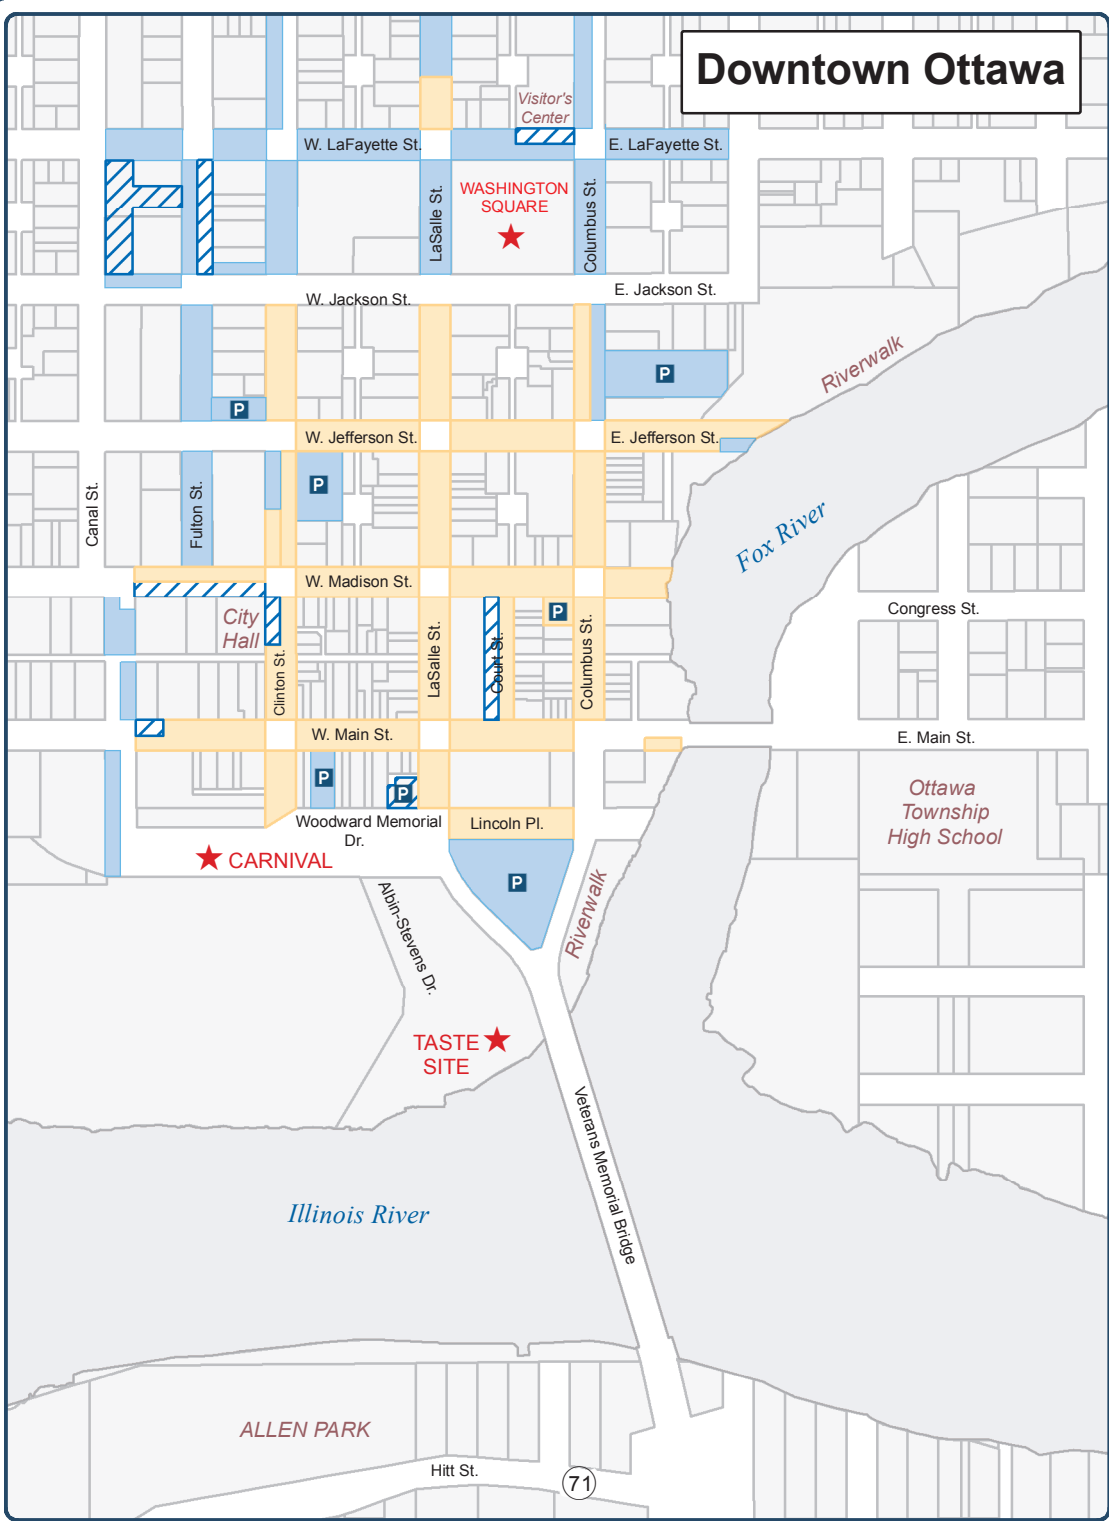

Downtown Ottawa

RIVERFEST 2009 Ottawa, Illinois Event Locations and Parking

- ★ Riverfest Events
- P Lot Parking
- 2 Hour Parking *
- Restricted Parking
- Unrestricted Parking

* 2 hour parking is allowed for a maximum of two hours per day per block. Parking restrictions can change. Always check the signs for current regulations.